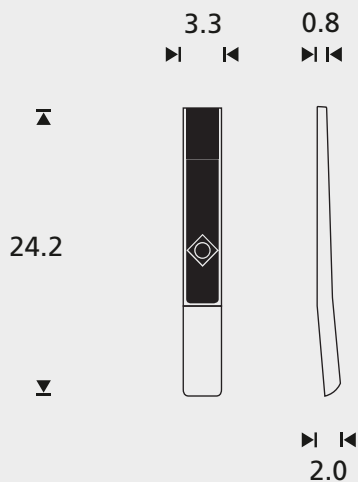

BeoRemote One is crafted from a single, extruded piece of aluminium and has a surprisingly slim feel to it.

**BANG & OLUFSEN**

## MEASUREMENTS

in cm

[bang-olufsen.com/beoremote-one](http://bang-olufsen.com/beoremote-one)

## SPECIFICATIONS/FEATURES

<b>Designer</b>	<b>Dimensions/weight</b>	
Torsten Valeur David Lewis Designers	33mm x 243mm x 16mm/144g	
<b>Display resolution/colour</b>	<b>Control</b>	<b>Batteries</b>
OLED, monochrome, 1.3" aspect ratio 1:1 128x128 pixels.	2way control status via Bluetooth 4.0 BLE standard (frequencies 2.4-2.5Ghz)  1 way control of legacy Bang & Olufsen products via IR (frequencies 455 kHz)	2 x AAA batteries
<b>Language</b>		
14 languages		