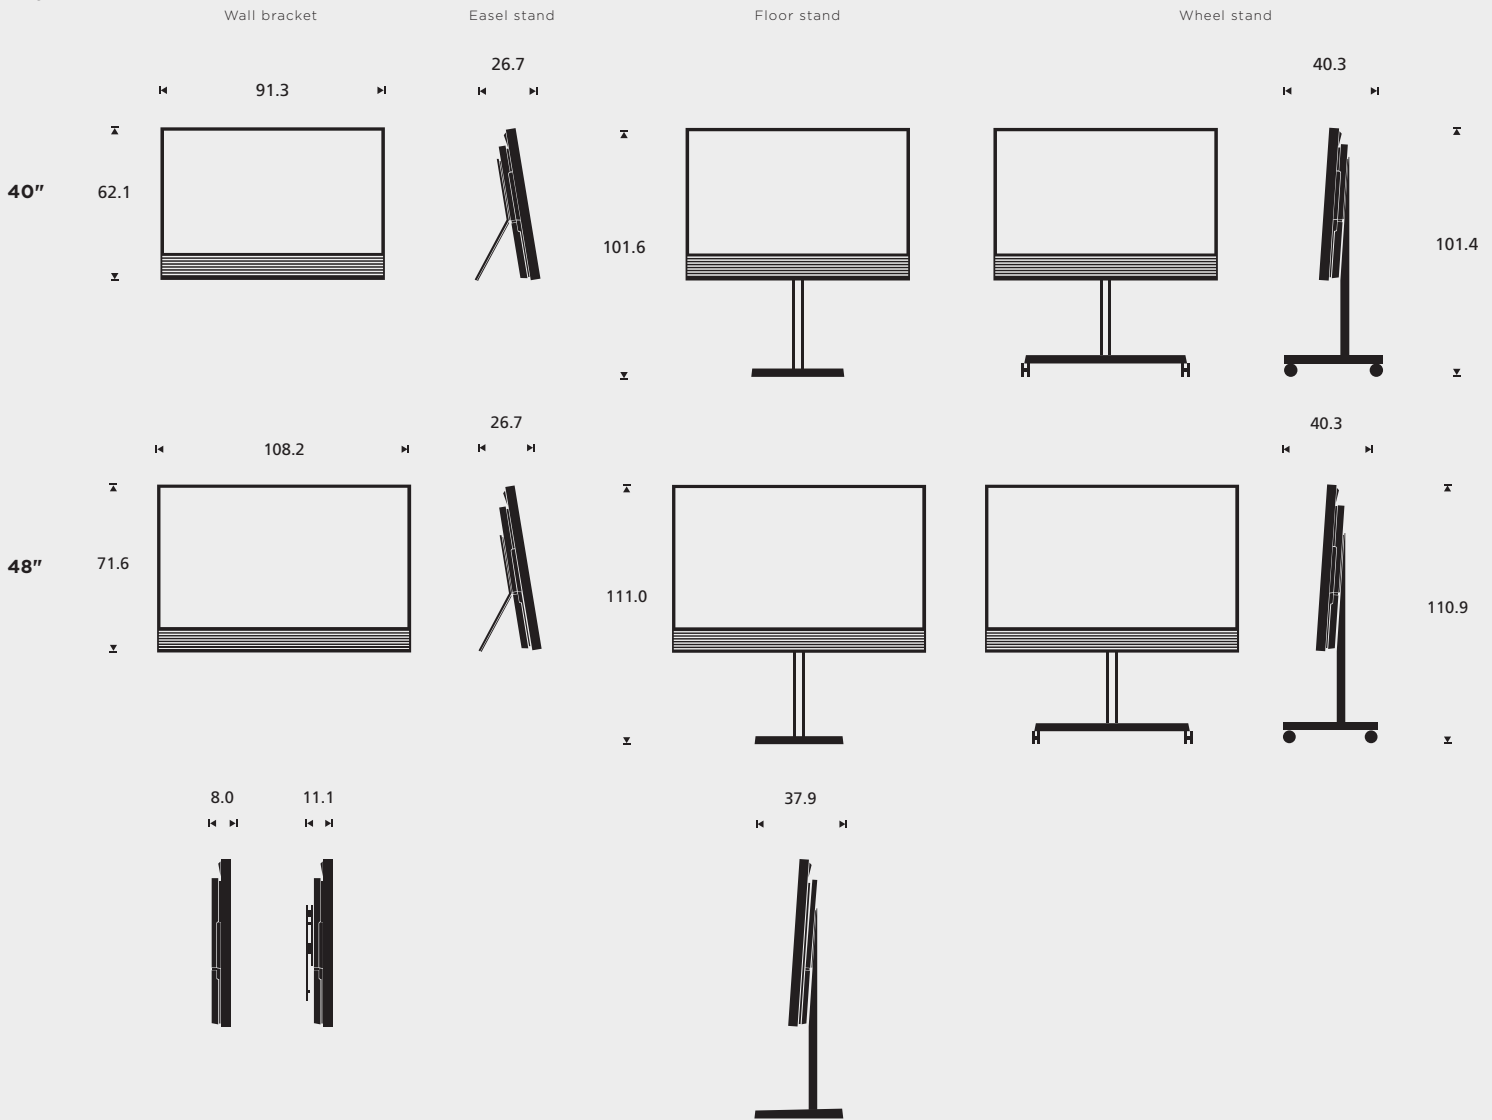

BEOVISION HORIZON

FUNCTIONAL FLEXIBILITY

SUBTLE SOPHISTICATION

BeoVision Horizon is a modern 4K UHD TV that gives you total flexibility in terms of placement options, a stellar and forceful sound experience, amazing picture quality automatically adjusted to content and light conditions – and integrated access to all your entertainment through the ever evolving Android TV™ platform. BeoVision Horizon focuses on the essentials – and it's that uncompromising minimalism that makes it blend in everywhere.

BANG & OLUFSEN

MEASUREMENTS

in cm

bang-olufsen.com/beovision-horizon

SPECIFICATIONS/FEATURES

Designer	Placement options	Weight
Torsten Valeur David Lewis Designers	Wheel stand Easel stand Wall bracket with right/left turn Floor stand with right/left turn	40": 17,5 kg 48": 19,0 kg
Display	Sound	Video
Ultra High-Definition (4k) Direct-type LED panel with global backlight dimming	Integrated stereo speaker (centre speaker if surround sound setup) 2 X 2,5" full range 2 X 30 watts amplifier	Dual tuner, connection of external USB hard disk for recording* Android TV™* Google Cast*
Control	Integrated surround sound module TruImage up and downmixing Immaculate Wireless Sound integrated for a full wireless surround solution BeoLink Multiroom technology is integrated	Automatic Picture Control adjusting the picture performance to the light conditions in the room *market or broadcaster dependent
2way Bluetooth control via BeoRemote One BT		

Colours

Cabinet: Black
Frame: Black matt anodised aluminium
Speaker grill: Forged Iron grey matt anodised aluminium lamellas