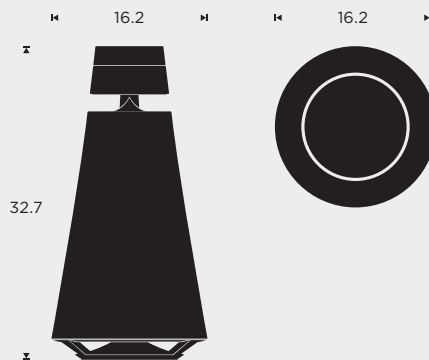

BEOSOUND 1

Place it anywhere. Pair it or play it solo. BeoSound 1 is designed for flexible and carefree music streaming.

MUSIC EVERYWHERE

BeoSound 1 is a portable wireless speaker system with 360-degree sound technology that sends clear and powerful audio in every direction. A complete multiroom music system crafted in high-grade aluminium built to play every streaming format out there.

BANG & OLUFSEN

MEASUREMENTS

in cm

bang-olufsen.com/beosound1

SPECIFICATIONS

Designer	Weight & Dimensions	Wireless networks
Torsten Valeur, David Lewis Designers	3.5 kg 32.7 x 16.2 cm W x H	Wi-Fi/WLAN 802.11 b/g/n (2.4 GHz & 5 GHz) Bluetooth 4.1
Effective frequency range	Battery	Power amplifiers
35 - 24.300 Hz	Rechargeable Li-ion battery with up to 16 hours* / 4 hours** of playback. <small>*Battery life when playing at moderate listening level. **Battery life when playing at loud listening level.</small>	1 x 40 watt class D for full-range 1 x 20 watt class D for woofer
Speaker drivers	Materials	Colours
1 x 1 1/2" full-range 1 x 4" woofer	Aluminium	Silver
Supported audio formats	Streaming formats	Integrated Music Services
MP3, WMA, AAC, ALAC, FLAC, WAV, AIFF. Standard sample rates up to 192 kHz, stereo and up to 24 bit WMA lossless is not supported	Apple AirPlay Google Cast* Bluetooth Audio Streaming DLNA - DMR Spotify Connect QPlay 2.0 (China specific)	Spotify* Deezer* TuneIn Internet radio* QQ Music (China specific)* <small>*market dependent</small>
Connections	Remote control options	Cabinet principle
1 x Ethernet 10/100 Mbit/s	BeoMusic App	Closed box