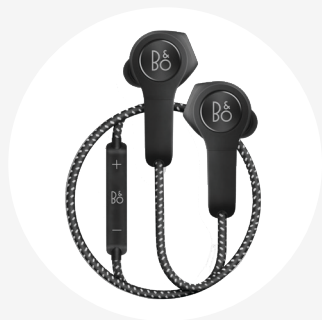

BEOPLAY H5

EVERYDAY . TRANSFORMED

WIRES REMOVED. INSPIRATION ADDED

Designed for music lovers with an active lifestyle, the H5 is the first wireless earphones launched by B&O PLAY.

For seamless integration into an active everyday life, Beoplay H5, together with Beoplay App, enables a variety of preset sound profiles to deliver best-in-class sound experience in all situations.

SPECIFICATIONS

Designer	Dimensions	Weight
Jakob Wagner	39 mm x 28 mm x 23.5 mm 1.5" x 1.1" x 0,9"	18 g
Headphone type	Cable (Attaching Earbuds)	Remote
Wireless in-ear	52 cm / 20.5"	3 control buttons and microphone
Wireless Connectivity	USB Charging Cube	Driver Type
Bluetooth 4.2 Supports aptX and AAC codecs	Weight: 44 g / 0.10 pounds USB cable length: 125 cm / 49"	Dynamic
Microphone	Driver	Impedance
Omnidirectional	6.4 mm	16 Ohm
Frequency Range	Sensitivity	Battery
20 - 20,000 Hz	90dB SPL +/-3dB, ref 1Vrms at 1kHz Note: Bluetooth mode 1mW at 1kHz	Two rechargeable Lithium-Ion batteries (one in each earpiece) Capacity: 50 mAh each Up to 5 hours playtime* Charging time: approximately 2 hours

Colors

- Black
- Dusty Rose
- Moss Green
- Charcoal Sand

Features

- 🎵 Wireless Bang & Olufsen Signature Sound for life on the move
- 🔄 Adaptive sound profile to fit your activity - via the Beoplay App
- ❤️ Comfortable on the long run (and the short ones)
- 🌀 Designed to be out and about - splash and dust resistant
- 👉 Magnetic earphones click together around your neck, so Beoplay H5 is always handy
- 🔋 Keep on keeping on - up to 5 hours of wireless mobility between charges
- ⚡ Quick and easy charging with the magnetic charging cube

In the Box:

- Beoplay H5
- Carrying Pouch
- Charger
- Quick start guide

*when H5 is fully charged and played at moderate listening level