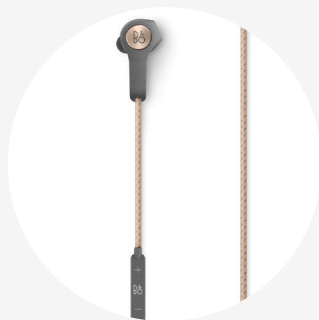

BEOPLAY H5

EVERYDAY . TRANSFORMED

WIRES REMOVED. INSPIRATION ADDED

Designed for music lovers with an active lifestyle, the H5 is the first wireless earphones launched by B&O PLAY.

For seamless integration into an active everyday life, Beoplay H5, together with Beoplay App, enables a variety of preset sound profiles to deliver best-in-class sound experience in all situations.

SPECIFICATIONS

Designer	Dimensions	Weight
Jakob Wagner	39 mm x 28 mm x 23.5 mm 1.5" x 1.1" x 0,9"	18 g
Headphone type	Cable (Attaching Earbuds)	Remote
Wireless in-ear	52 cm / 20.5"	3 control buttons and microphone
Wireless Connectivity	USB Charging Cube	Driver Type
Bluetooth 4.2 Supports aptX and AAC codecs	Weight: 44 g / 0.10 pounds USB cable length: 125 cm / 49"	Dynamic
Microphone	Driver	Impedance
Omnidirectional	6.4 mm	16 Ohm
Frequency Range	Sensitivity	Battery
20 - 20,000 Hz	90dB SPL +/-3dB, ref 1Vrms at 1kHz Note: Bluetooth mode 1mW at 1kHz	Two rechargeable Lithium-Ion batteries (one in each earpiece) Capacity: 50 mAh each Up to 5 hours playtime* Charging time: approximately 2 hours

Colors

- Black
- Dusty Rose
- Moss Green
- Charcoal Sand

Features

- 🎵 Wireless Bang & Olufsen Signature Sound for life on the move
- 🔄 Adaptive sound profile to fit your activity - via the Beoplay App
- ❤️ Comfortable on the long run (and the short ones)
- 🌀 Designed to be out and about - splash and dust resistant
- 👉 Magnetic earphones click together around your neck, so Beoplay H5 is always handy
- 🔋 Keep on keeping on - up to 5 hours of wireless mobility between charges
- ⚡ Quick and easy charging with the magnetic charging cube

In the Box:

- Beoplay H5
- Carrying Pouch
- Charger
- Quick start guide

*when H5 is fully charged and played at moderate listening level