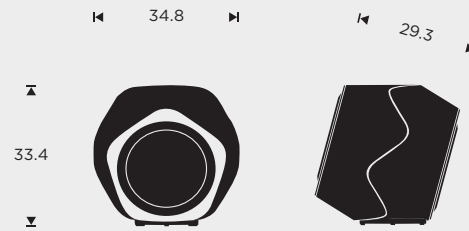

## A POWERHOUSE WITH STYLE

BeoLab 19 delivers exceptional bass and will enhance the mood and depth of both a stereo and a cinematic experience, while the distinctive lines and dynamic elegance channel the raw impact of its stunning power. To top it off, the freedom of wireless simplicity allows you to find the perfect spot for BeoLab 19 in your home.

## MEASUREMENTS

in cm

[bang-olufsen.com/beolab19](http://bang-olufsen.com/beolab19)